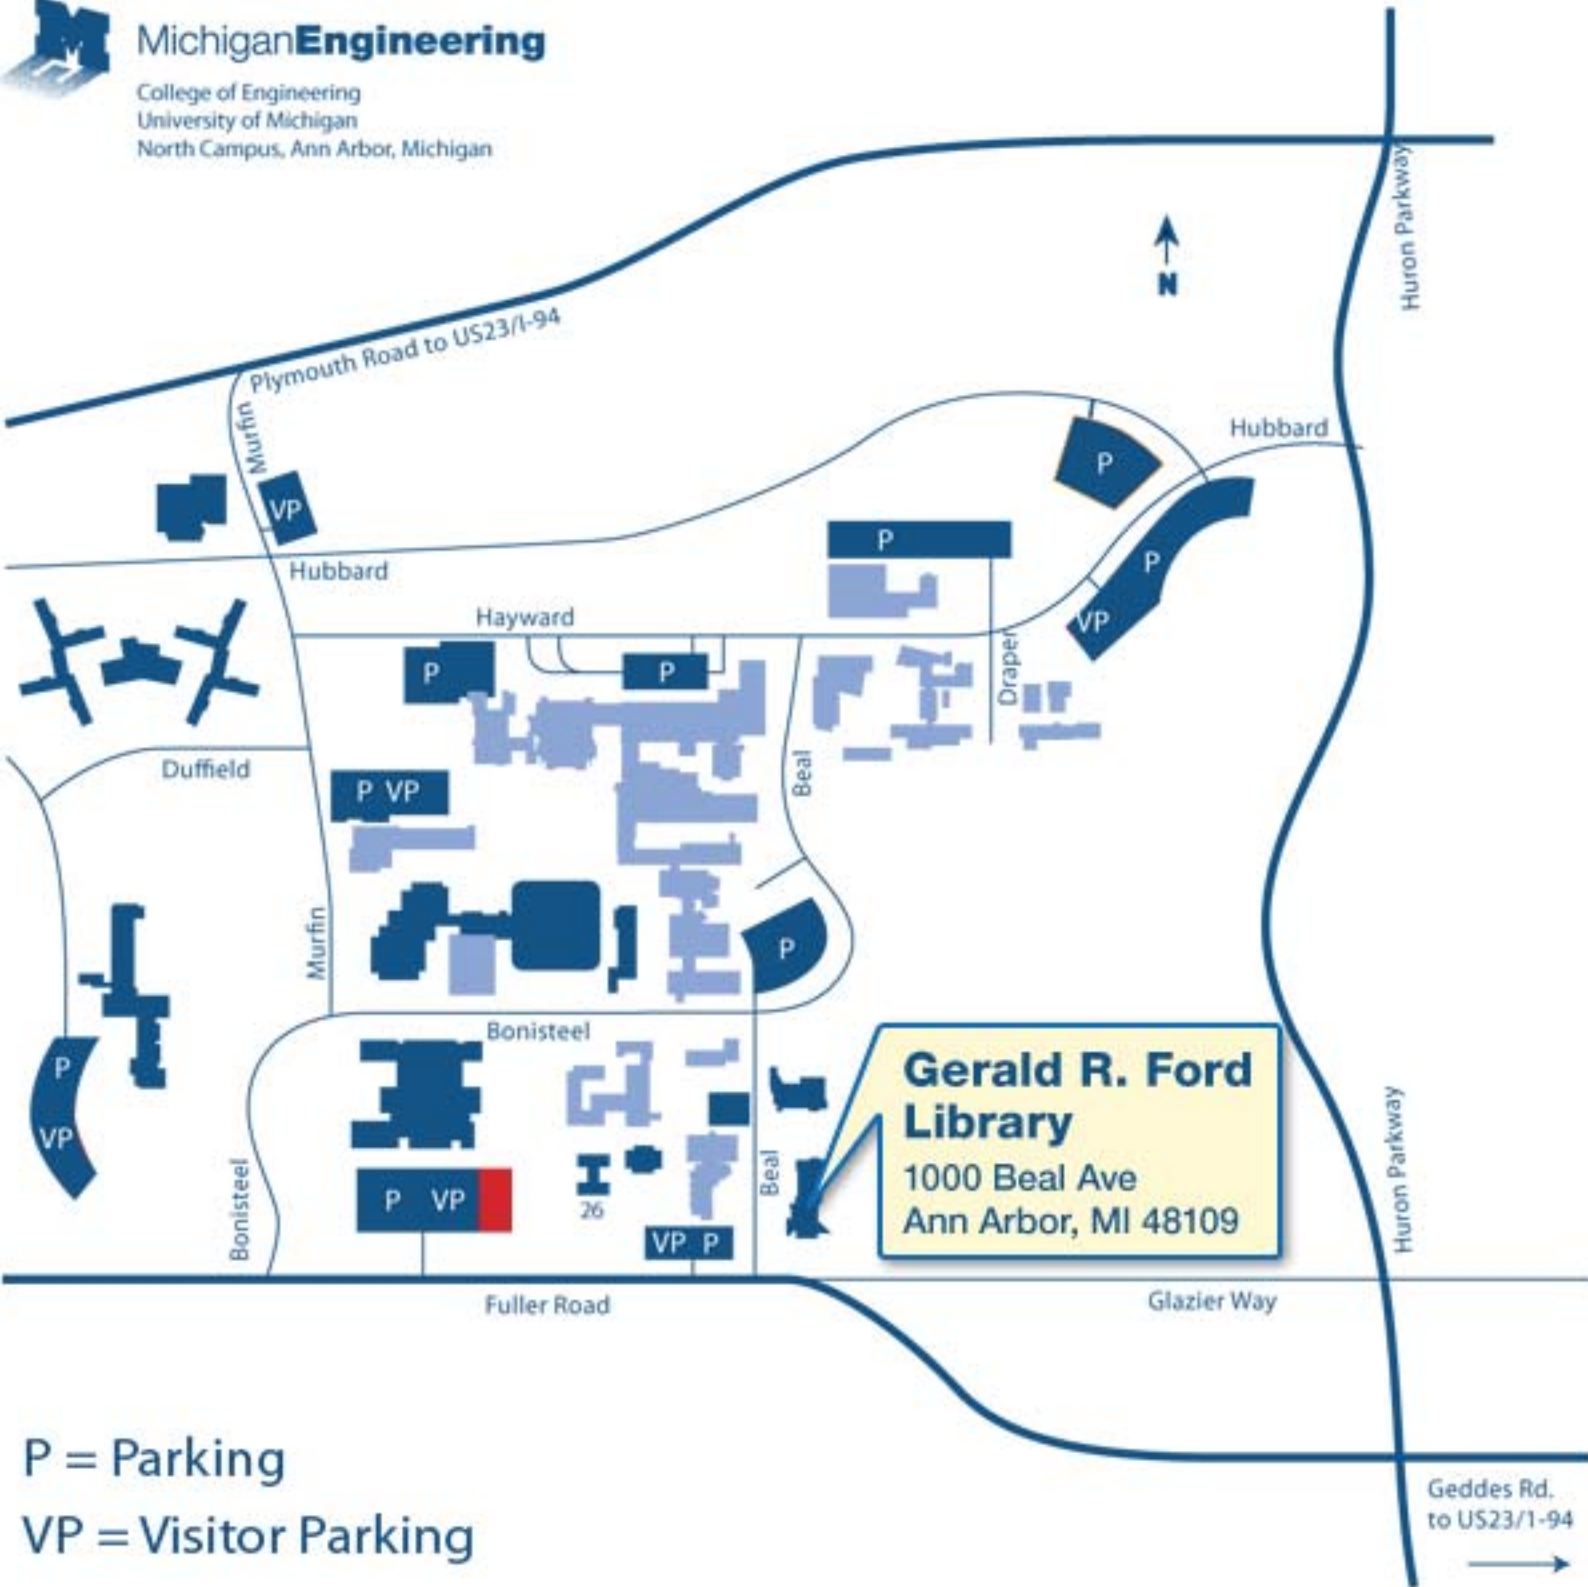

MichiganEngineering

College of Engineering
University of Michigan
North Campus, Ann Arbor, Michigan

P = Parking

VP = Visitor Parking

Geddes Rd.
to US23/I-94