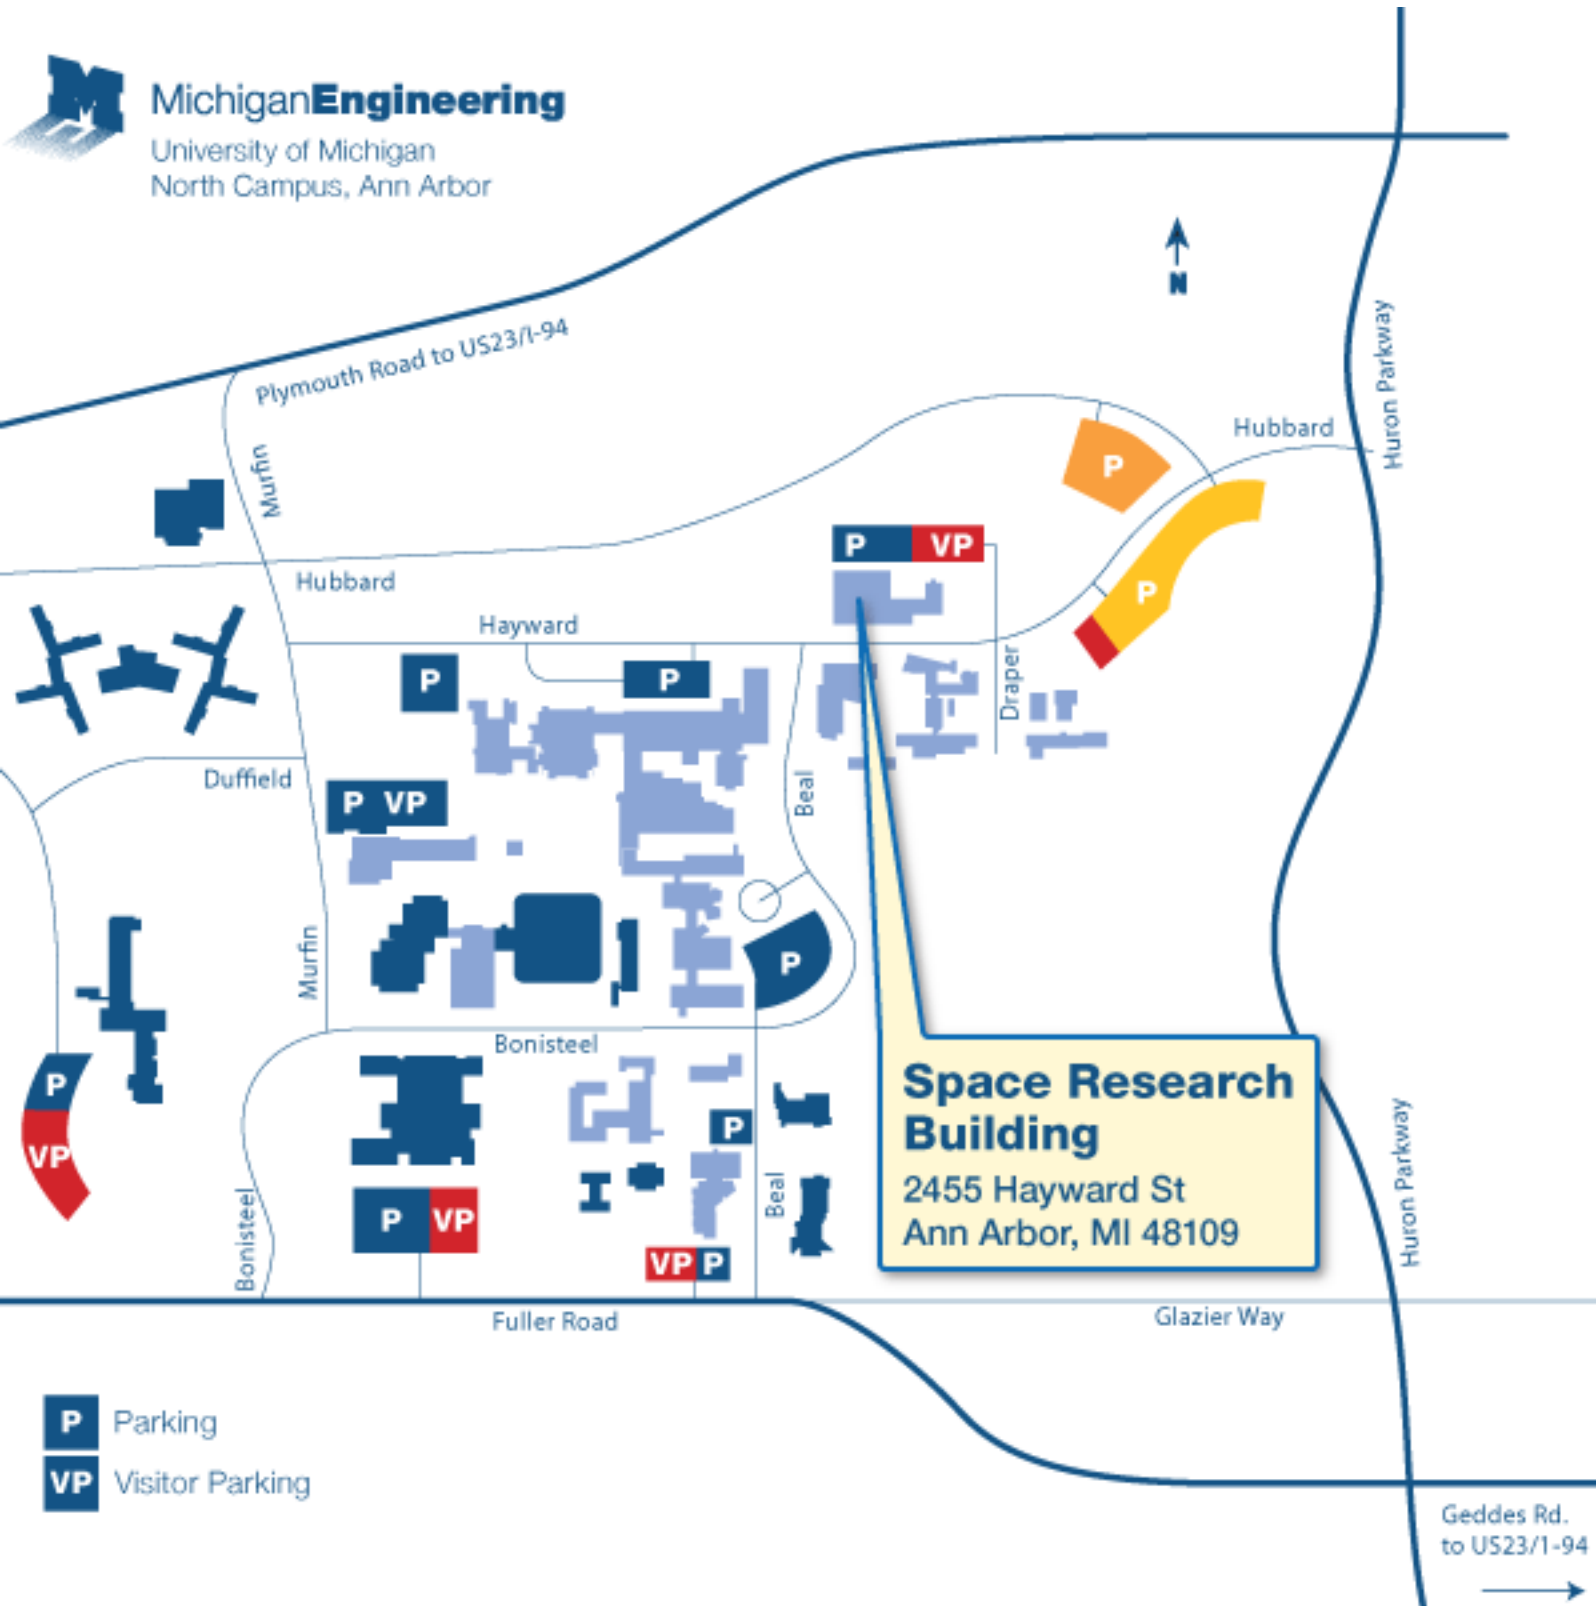

MichiganEngineering

University of Michigan
North Campus, Ann Arbor

- P** Parking
- VP** Visitor Parking

Geddes Rd.
to US23/I-94
→